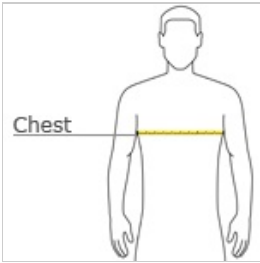

BELLA+CANVAS. BELLA+CANVAS® Youth Sponge Fleece Pullover Hoodie BC3719Y

- Tear-away label
- Side seamed
- Solid Colors: 7-ounce, 52/48 Airlume combed and ring spun cotton/poly fleece, 32 singles
- Athletic Heather: 7-ounce, 90/10 Airlume combed and ring spun cotton/poly fleece, 32 singles

CARE INSTRUCTIONS

Machine wash warm, inside out, with like colors. Only non-chlorine bleach. Tumble dry low. Medium iron. Do not iron decoration. Do not dry clean.

HOW TO MEASURE

CHEST
Measure under the arm and around the fullest part of the chest with arms down, keeping tape horizontal.

SIZE CHART

	S	M	L
Size	6/8	10/12	12/14
Chest	28-30	30-32	32-34

COLOR INFORMATION

Athletic Heather Black
PMS 428U

PMS BLACK C

Dark Grey Heather
PMS 426C

Navy
PMS 533C